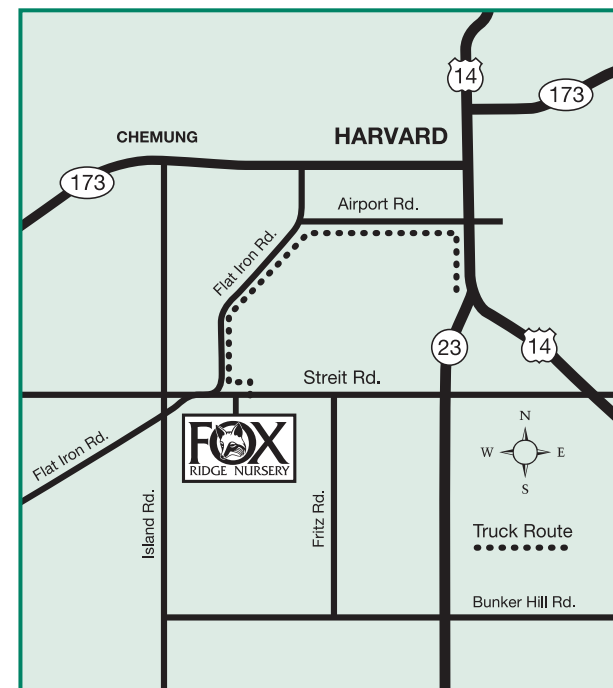

### Nursery Location

23513 Streit Road  
Harvard, Illinois 60033

### Truck Route

Trucks please follow truck route to nursery.

### Map